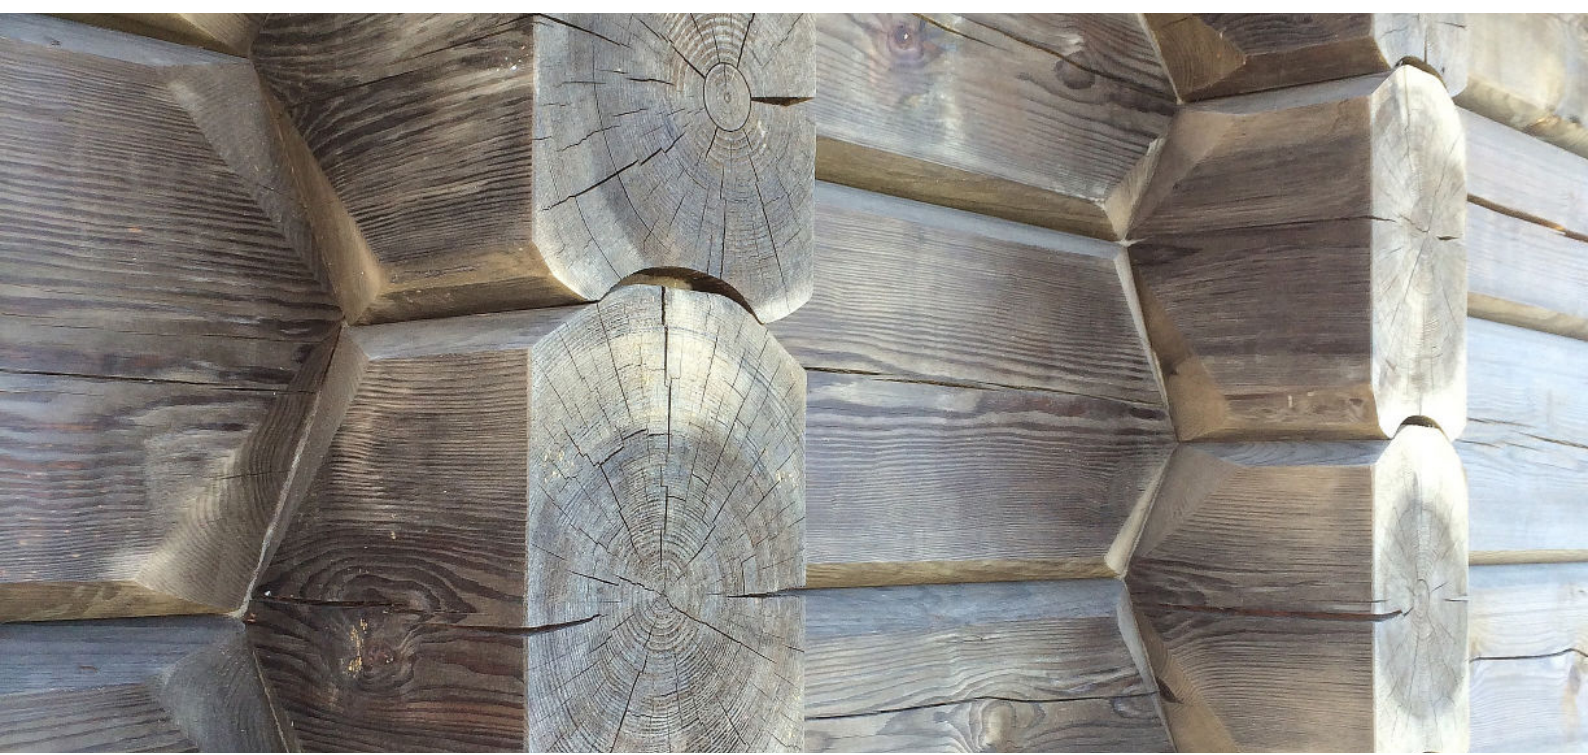

ORIGINAL

Classical, sophisticated log profile with sharp edges, extended side width, and typical shapes created during the process of hewing. The natural character of the profile is shown by its asymmetrical differences - straight lines on the top part and curved lines on the bottom part of the log. Bottom of the log is flattened on purpose to make it look visually wider. This authentic profile gives any log house a character, by proving how rigid are the walls and how tight are the corner notches.