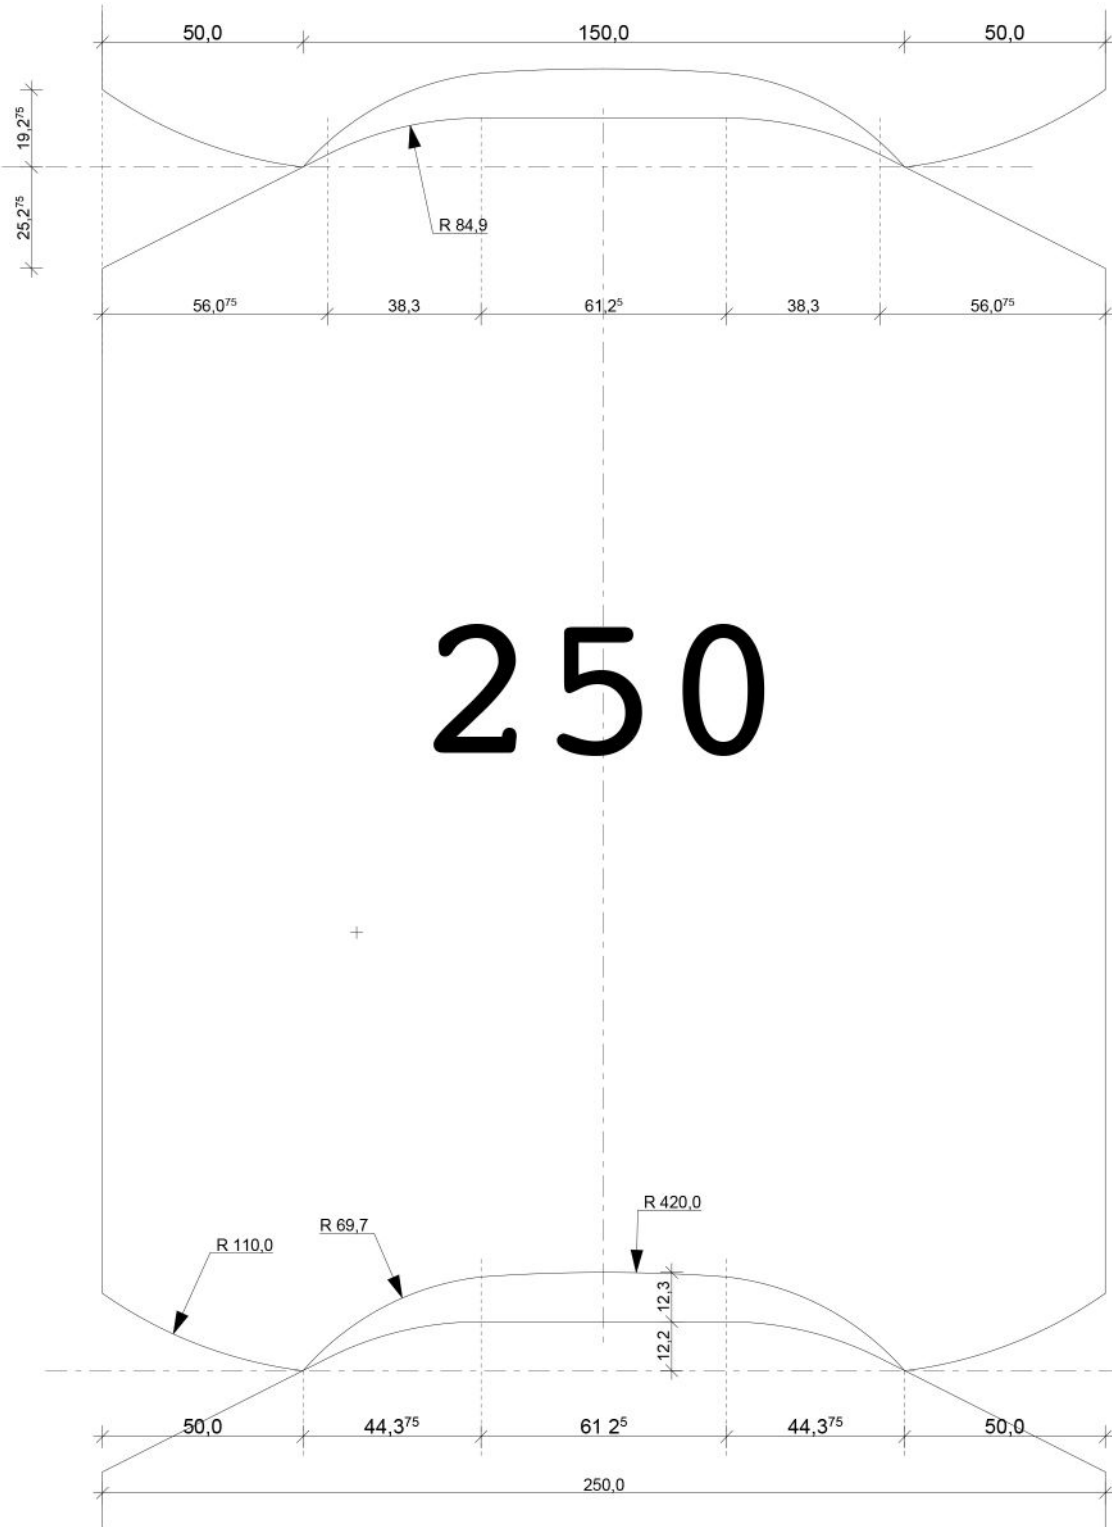

ORIGINAL

Classical, sophisticated log profile with sharp edges, extended side width, and typical shapes created during the process of hewing. The natural character of the profile is shown by its asymmetrical differences - straight lines on the top part and curved lines on the bottom part of the log. Bottom of the log is flattened on purpose to make it look visually wider. This authentic profile gives any log house a character, by proving how rigid are the walls and how tight are the corner notches.

250

200

150