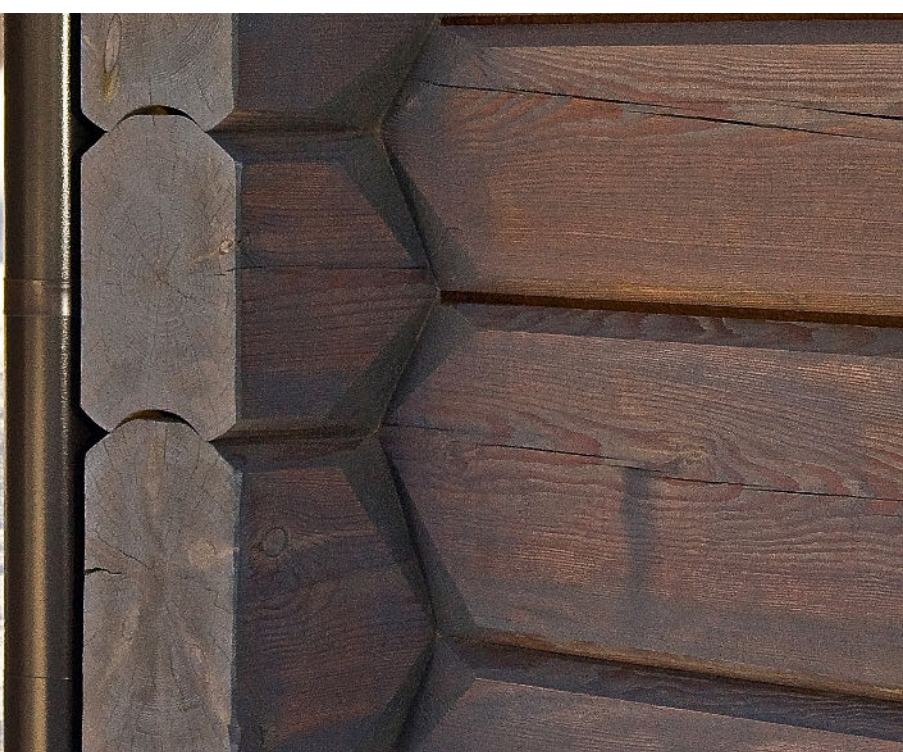

ORIGINAL

Classical, sophisticated log profile with sharp edges, extended side width, and typical shapes created during the process of hewing. The natural character of the profile is shown by its asymmetrical differences - straight lines on the top part and curved lines on the bottom part of the log. Bottom of the log is flattened on purpose to make it look visually wider. This authentic profile gives any log house a character, by proving how rigid are the walls and how tight are the corner notches.