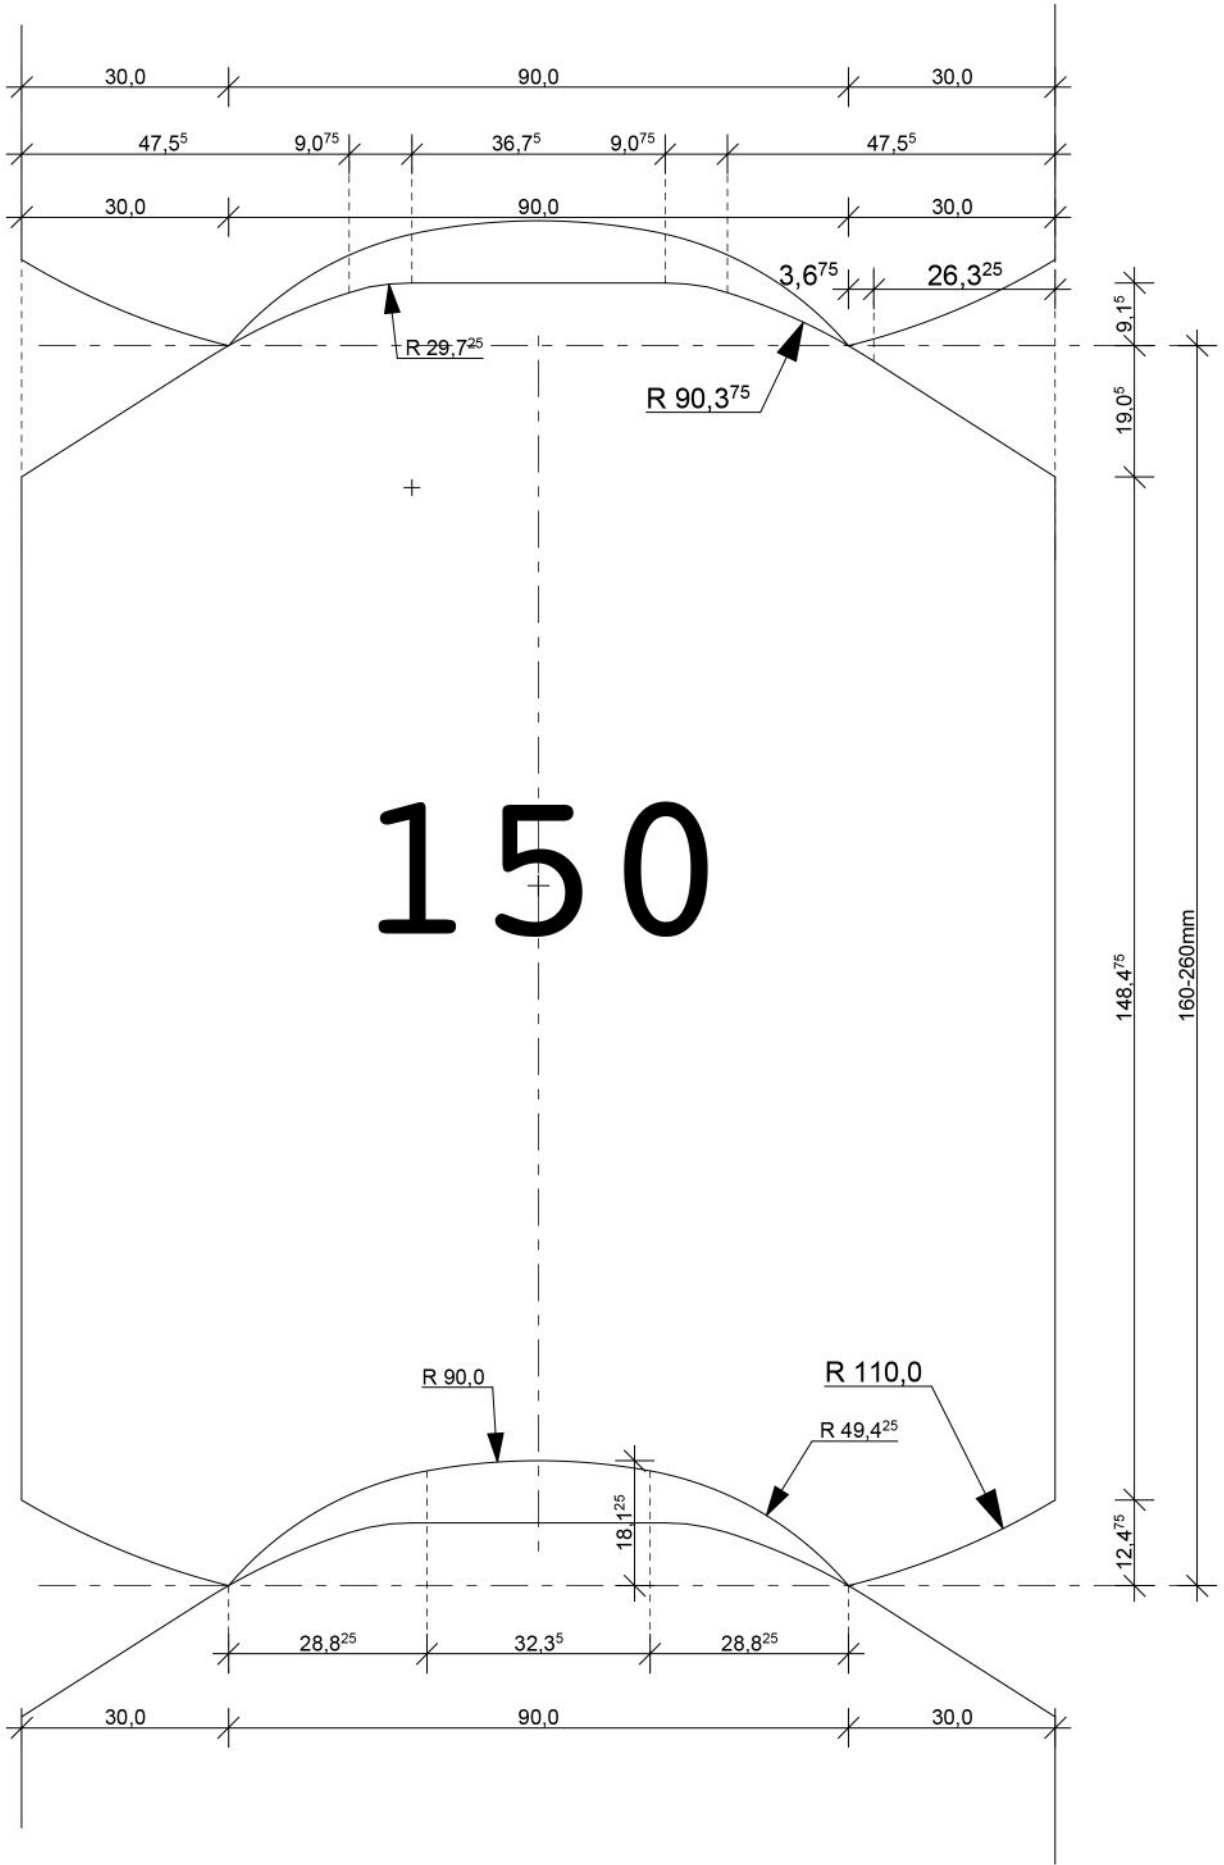

ORIGINAL

Classical, sophisticated log profile with sharp edges, extended side width, and typical shapes created during the process of hewing. The natural character of the profile is shown by its asymmetrical differences - straight lines on the top part and curved lines on the bottom part of the log. Bottom of the log is flattened on purpose to make it look visually wider. This authentic profile gives any log house a character, by proving how rigid are the walls and how tight are the corner notches.

250

200

150