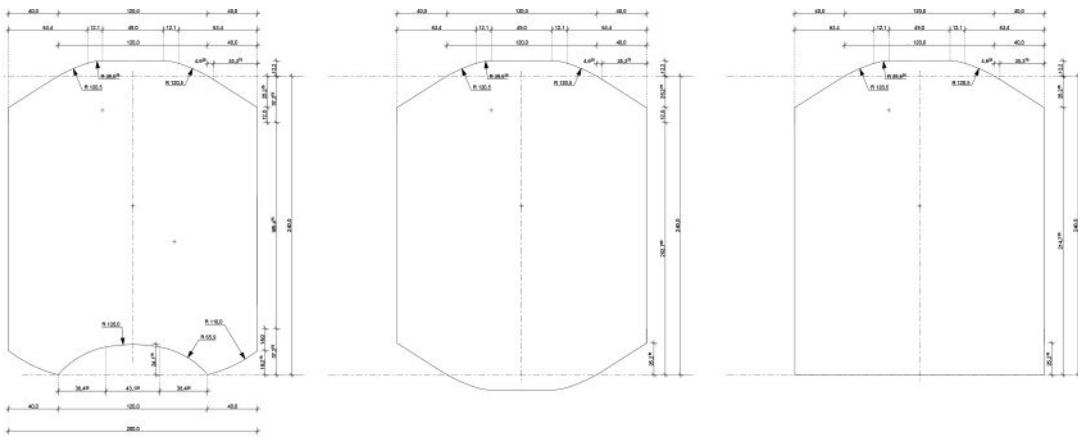

ORIGINAL

Classical, sophisticated log profile with sharp edges, extended side width, and typical shapes created during the process of hewing. The natural character of the profile is shown by its asymmetrical differences - straight lines on the top part and curved lines on the bottom part of the log. Bottom of the log is flattened on purpose to make it look visually wider. This authentic profile gives any log house a character, by proving how rigid are the walls and how tight are the corner notches.

250

200

150