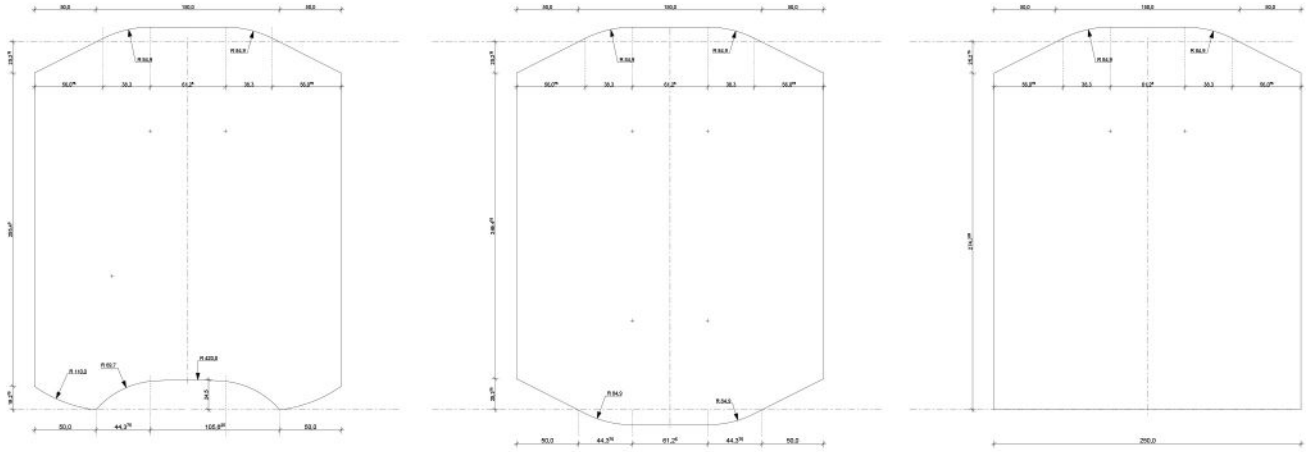

ORIGINAL

Classical, sophisticated log profile with sharp edges, extended side width, and typical shapes created during the process of hewing. The natural character of the profile is shown by its asymmetrical differences - straight lines on the top part and curved lines on the bottom part of the log. Bottom of the log is flattened on purpose to make it look visually wider. This authentic profile gives any log house a character, by proving how rigid are the walls and how tight are the corner notches.

250

200

150