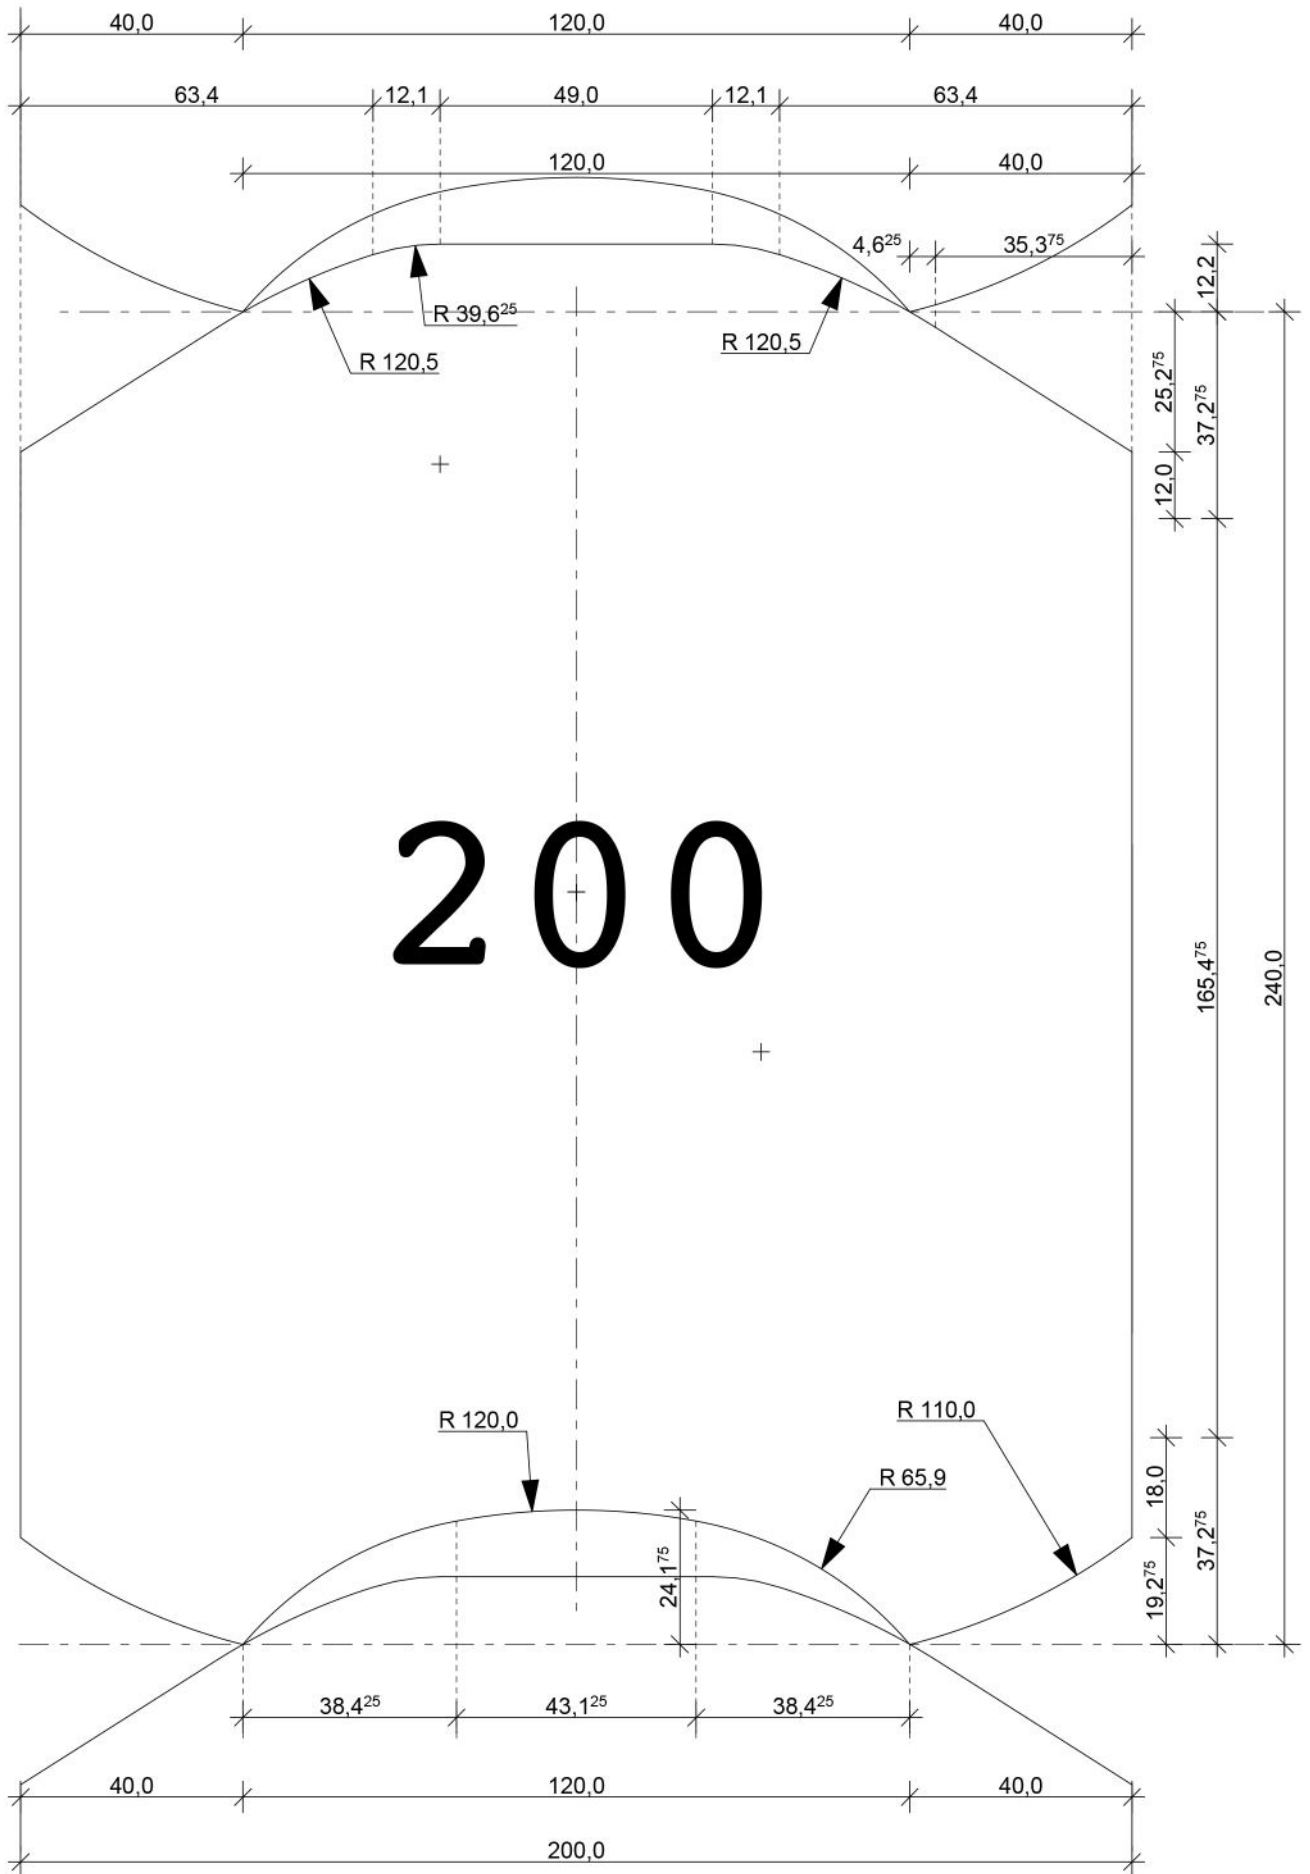

ORIGINAL

Classical, sophisticated log profile with sharp edges, extended side width, and typical shapes created during the process of hewing. The natural character of the profile is shown by its asymmetrical differences - straight lines on the top part and curved lines on the bottom part of the log. Bottom of the log is flattened on purpose to make it look visually wider. This authentic profile gives any log house a character, by proving how rigid are the walls and how tight are the corner notches.

250

200

150