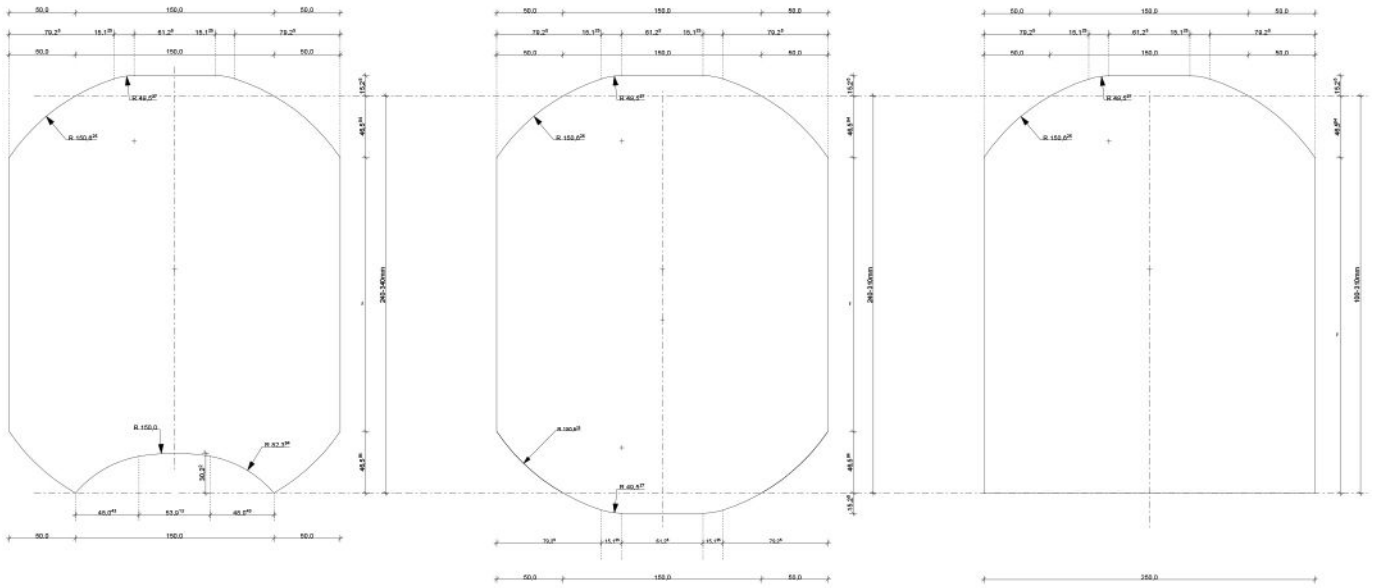

REGULAR

A simple and modest profile, made close to a shape of a round log, creating a gentle overall image of the building and boosting the warm and cozy atmosphere of a log house. The profile is featured with symmetrically rounded corners, so that the joint with the side would not be as visible. It will be a better fit in a rural environment or among similar buildings. In this way an impression of lighter, freer construction is created by imitating natural roundness, by simple shapes & eased perception.

250

200

150