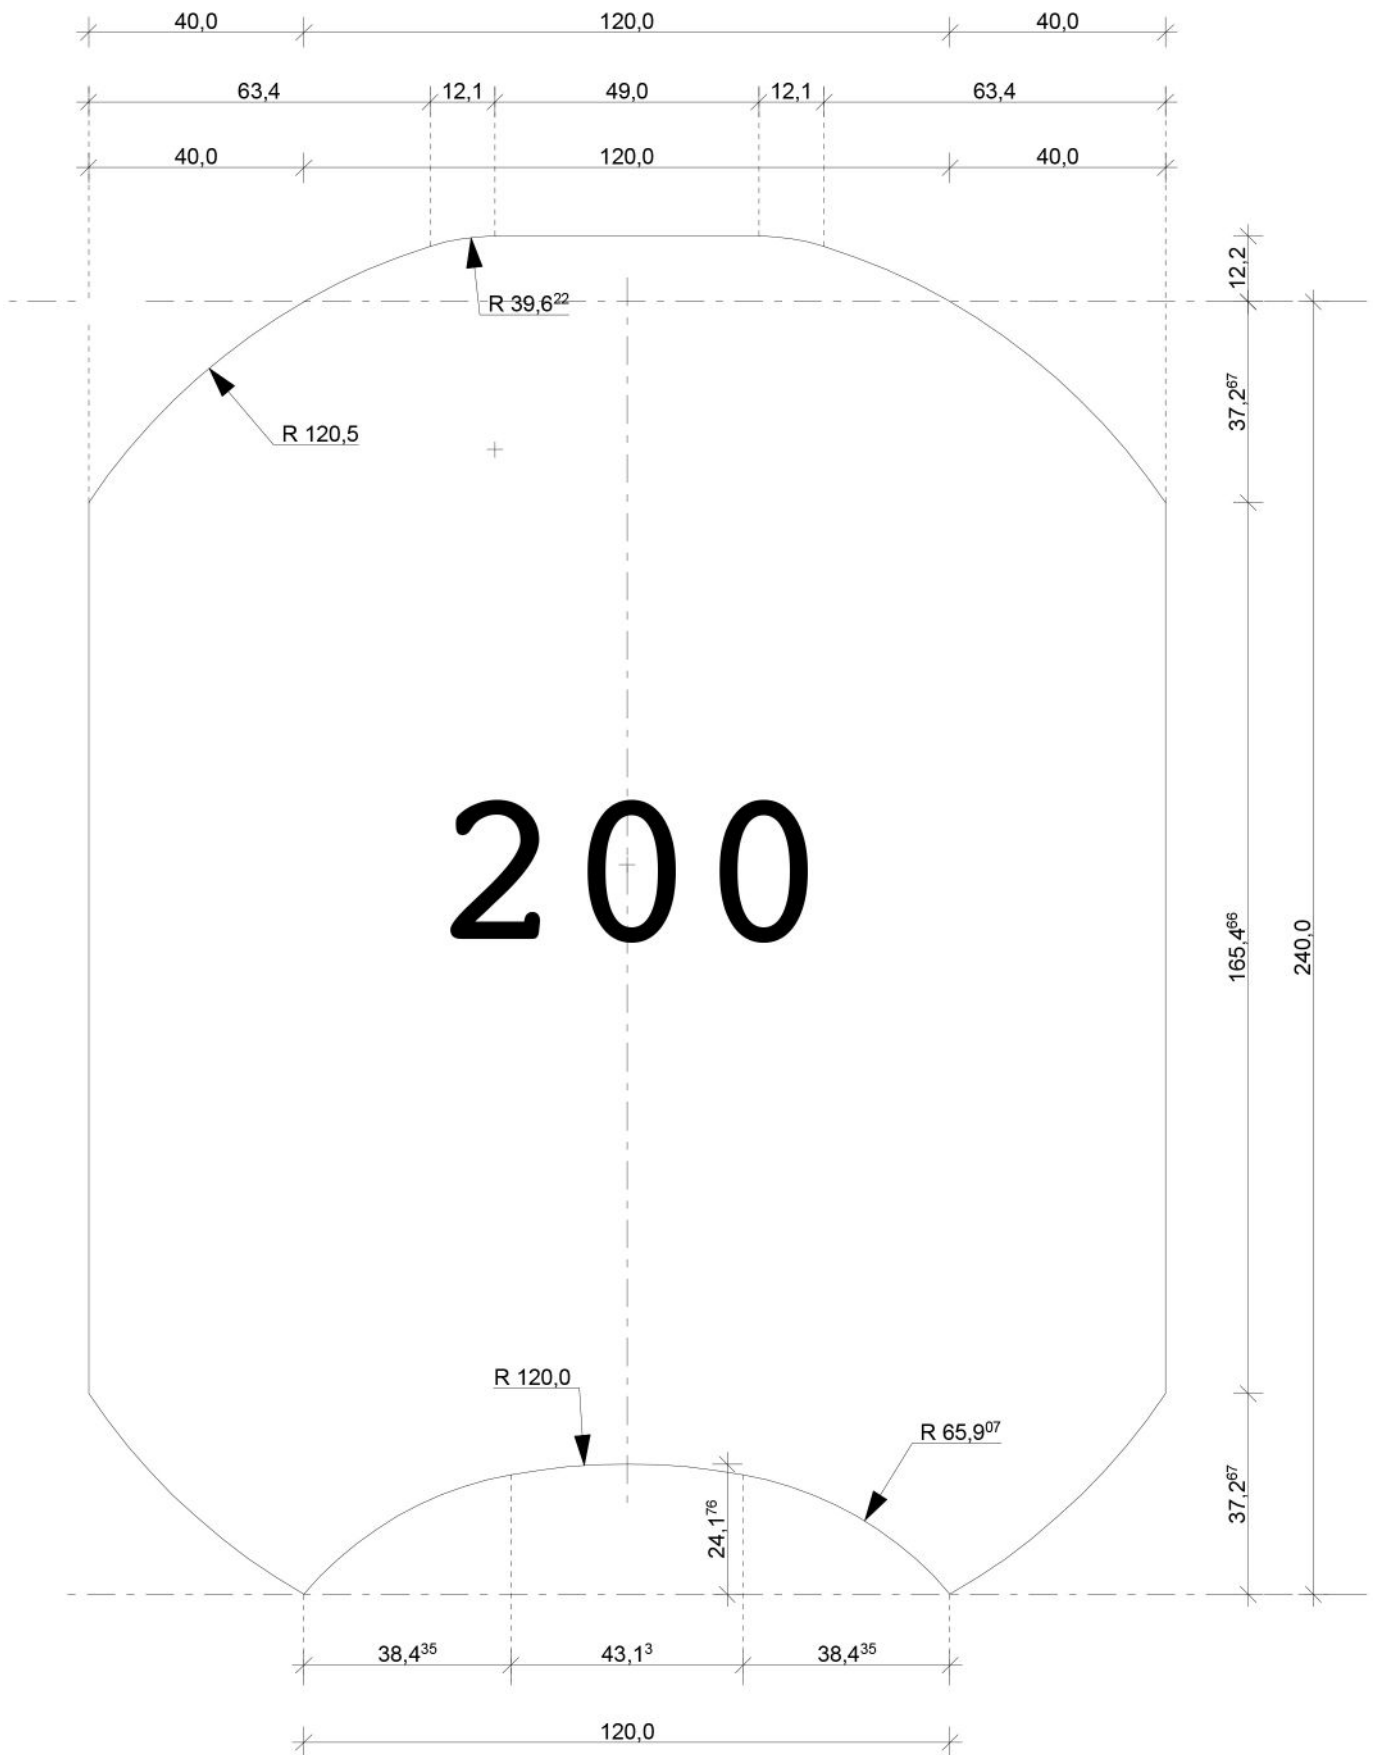

REGULAR

A simple and modest profile, made close to a shape of a round log, creating a gentle overall image of the building and boosting the warm and cozy atmosphere of a log house. The profile is featured with symmetrically rounded corners, so that the joint with the side would not be as visible. It will be a better fit in a rural environment or among similar buildings. In this way an impression of lighter, freer construction is created by imitating natural roundness, by simple shapes & eased perception.

250

200

150