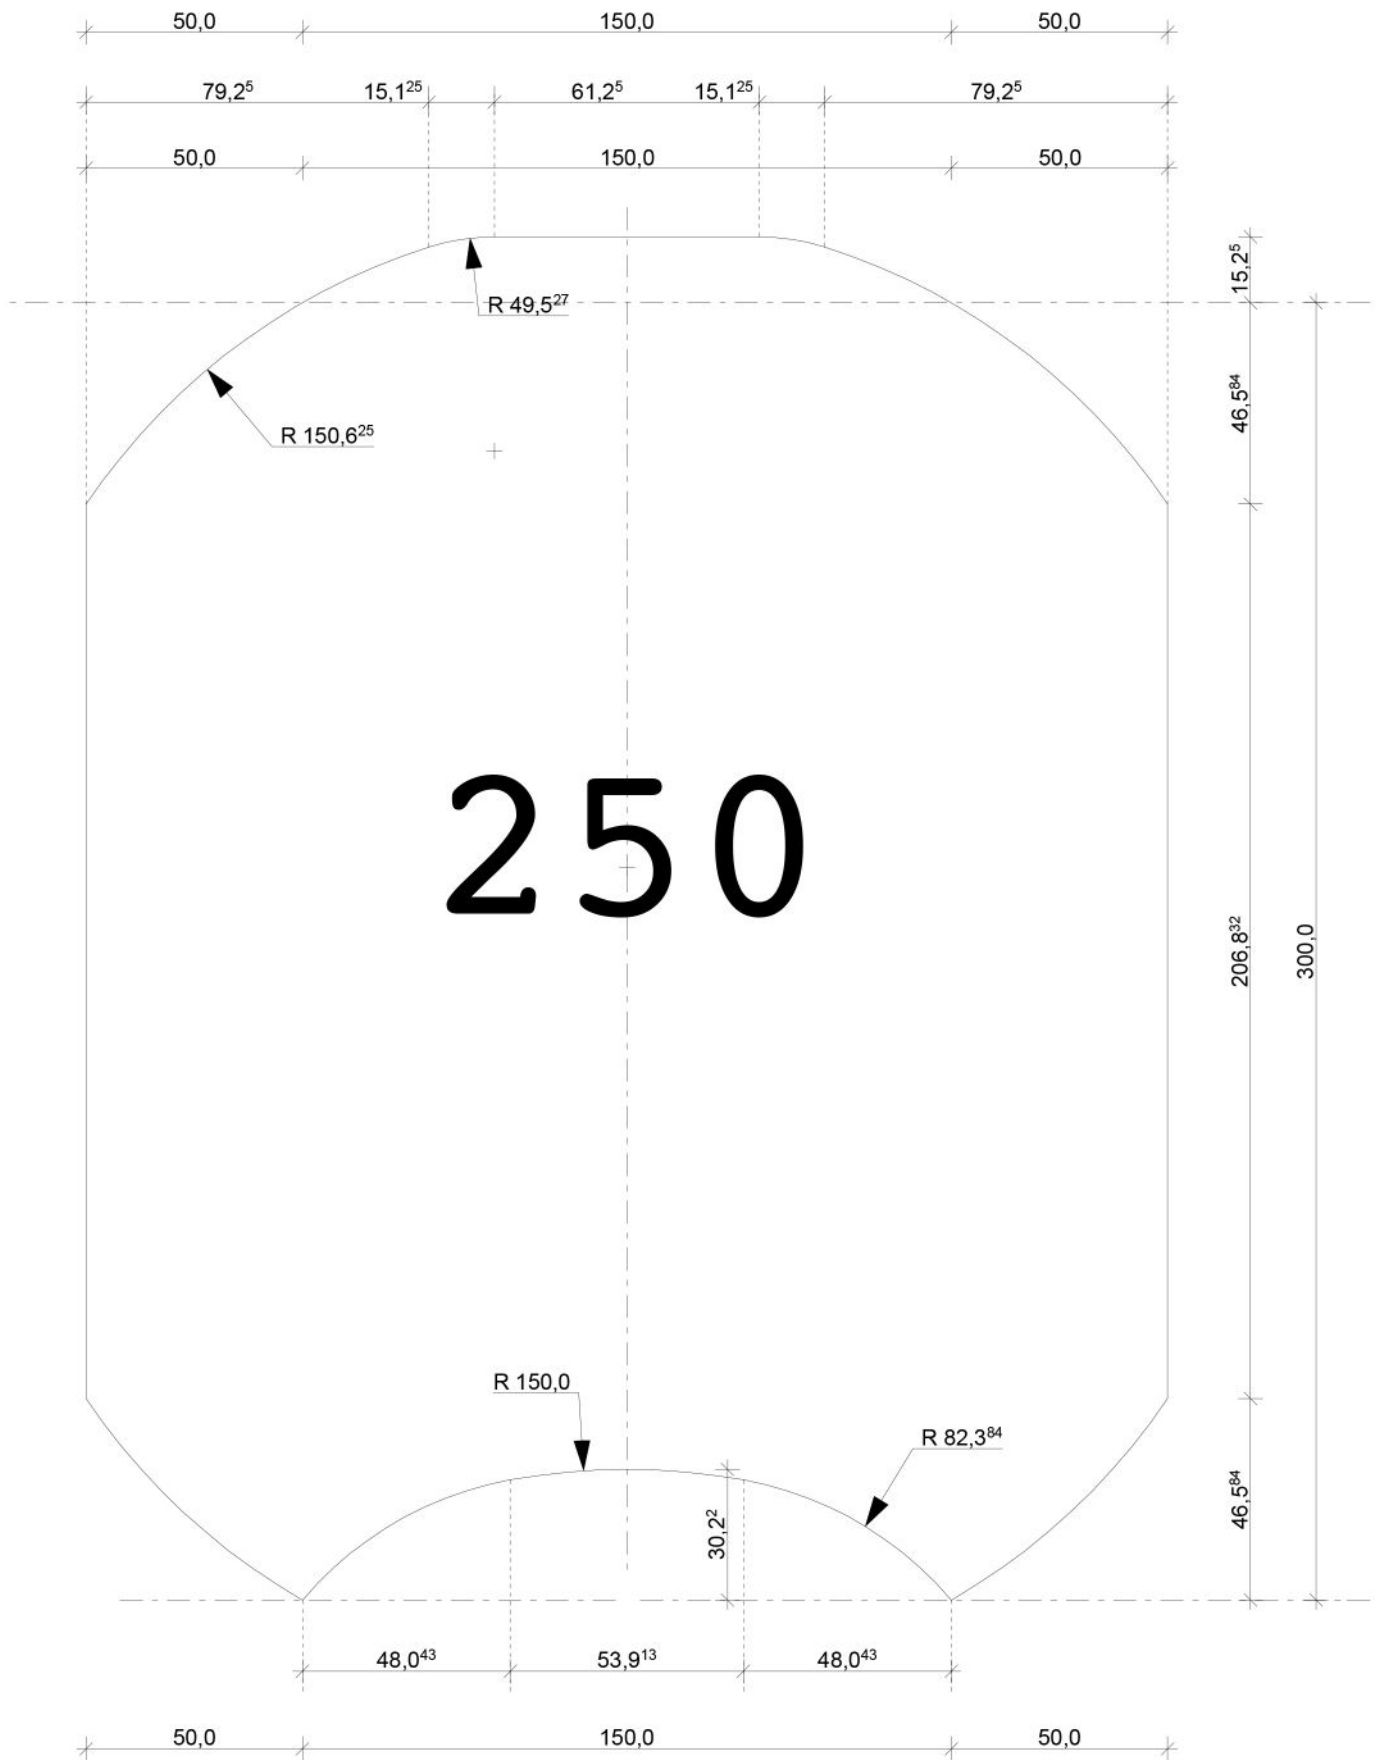

REGULAR

A simple and modest profile, made close to a shape of a round log, creating a gentle overall image of the building and boosting the warm and cozy atmosphere of a log house. The profile is featured with symmetrically rounded corners, so that the joint with the side would not be as visible. It will be a better fit in a rural environment or among similar buildings. In this way an impression of lighter, freer construction is created by imitating natural roundness, by simple shapes & eased perception.

250

200

150