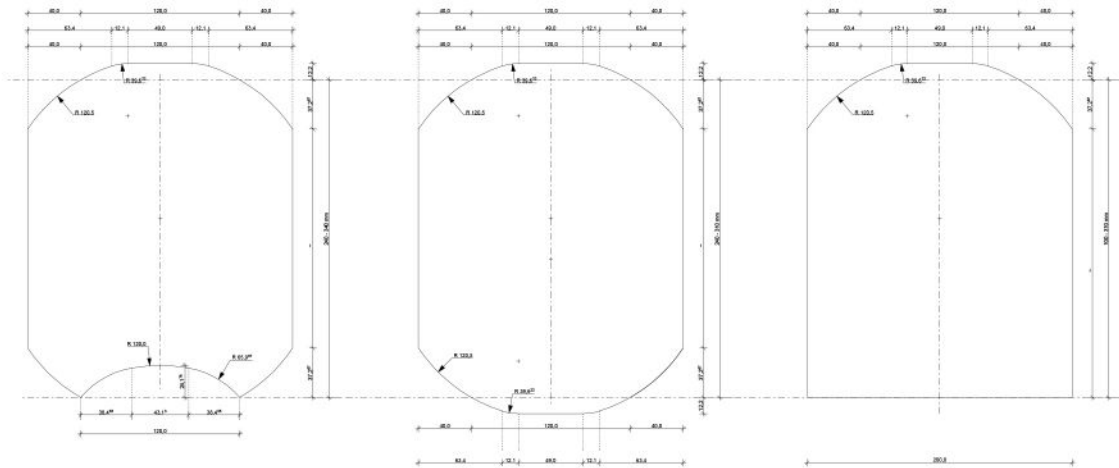

REGULAR

A simple and modest profile, made close to a shape of a round log, creating a gentle overall image of the building and boosting the warm and cozy atmosphere of a log house. The profile is featured with symmetrically rounded corners, so that the joint with the side would not be as visible. It will be a better fit in a rural environment or among similar buildings. In this way an impression of lighter, freer construction is created by imitating natural roundness, by simple shapes & eased perception.

250

200

150