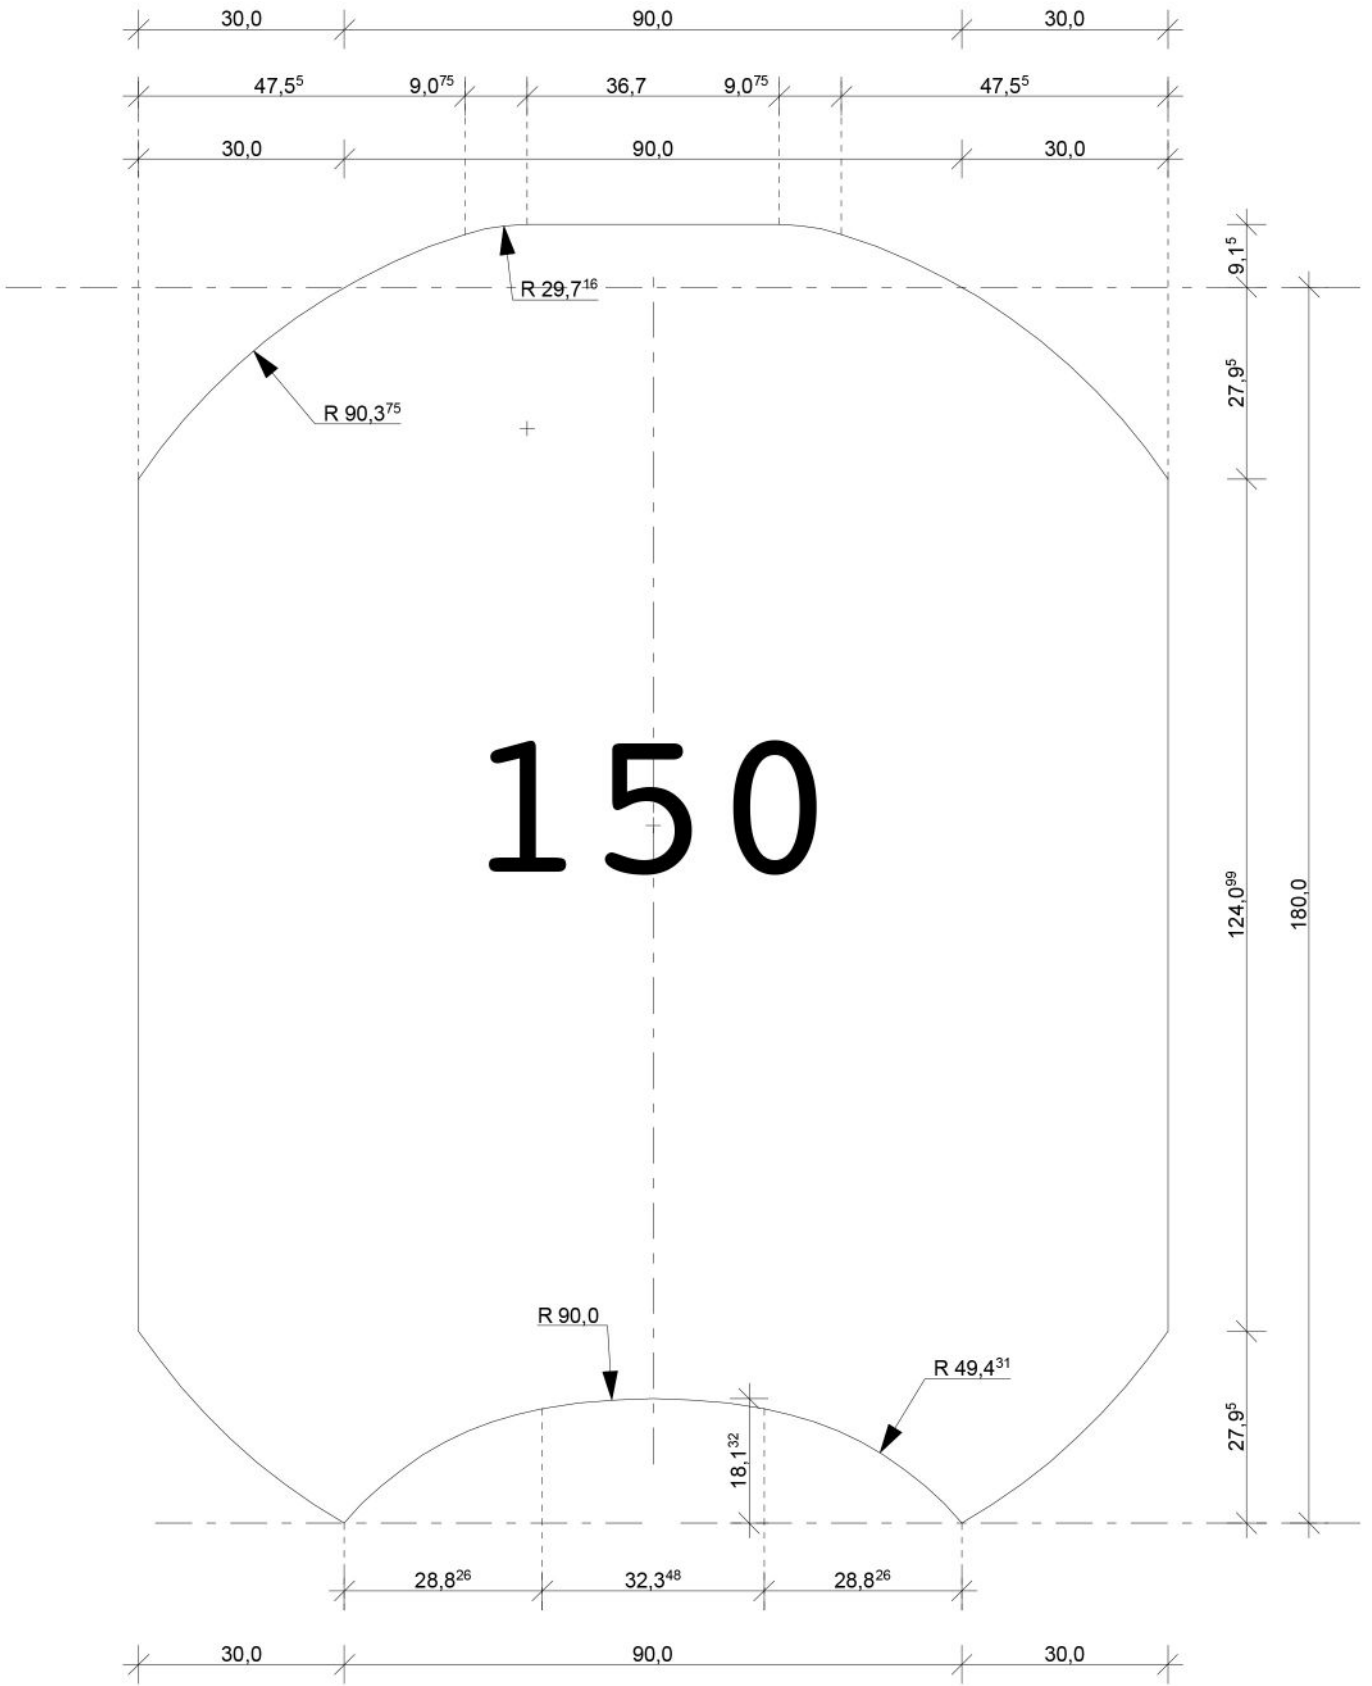

REGULAR

A simple and modest profile, made close to a shape of a round log, creating a gentle overall image of the building and boosting the warm and cozy atmosphere of a log house. The profile is featured with symmetrically rounded corners, so that the joint with the side would not be as visible. It will be a better fit in a rural environment or among similar buildings. In this way an impression of lighter, freer construction is created by imitating natural roundness, by simple shapes & eased perception.

250

200

150